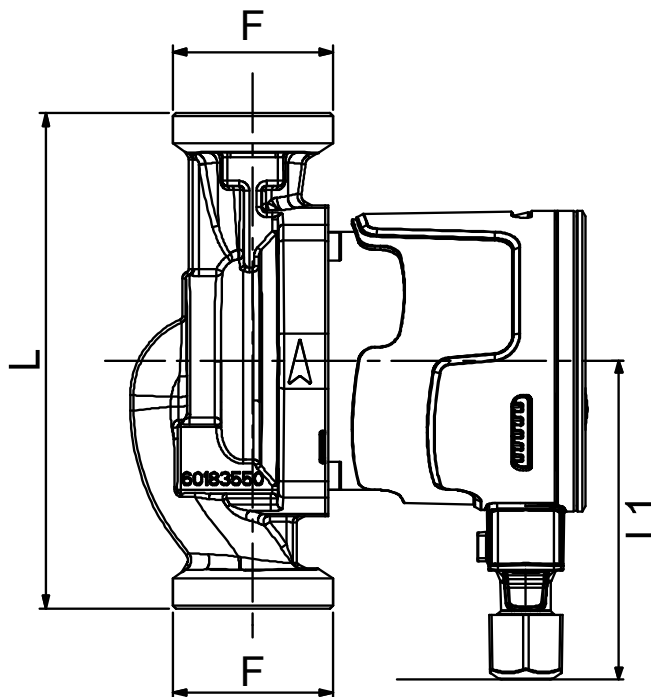

## EVOSTA2 40-70/150 SAN

Curve tolerance according to ISO 9906

Suction side :  
1" 1/2 G  
1 MPa

Discharge side :  
1" 1/2 G  
1 MPa

Flow :

Head :

Rated speed :  
2.900 1/min

MAIN\_PROJECT\_TITLE

# DIMENSIONAL DRAWING

2023-04-27

Page 3 / 3

DAB PUMPS S.p.A.  
Via Marco Polo, 14 - 35035 Mestrino (PD), Ital  
Tel. +39 049 5125000 - Fax +39 049 5125950  
www.dabpumps.com

Receiver

From

Society  
Reference  
Address  
Phone  
Fax  
E-mail

## EVOSTA2 40-70/150 SAN

**Dimensions in mm**

1	B	134,6
2	B1	35,5
3	B2	99,1
4	F	1"1/2
5	H	91
6	L	150
7	L1	96
8		
9		
10		
11		

**Pump connection**

Suction  
1" 1/2 G  
1 MPa

Discharge  
1" 1/2 G  
1 MPa

MAIN\_PROJECT\_TITLE