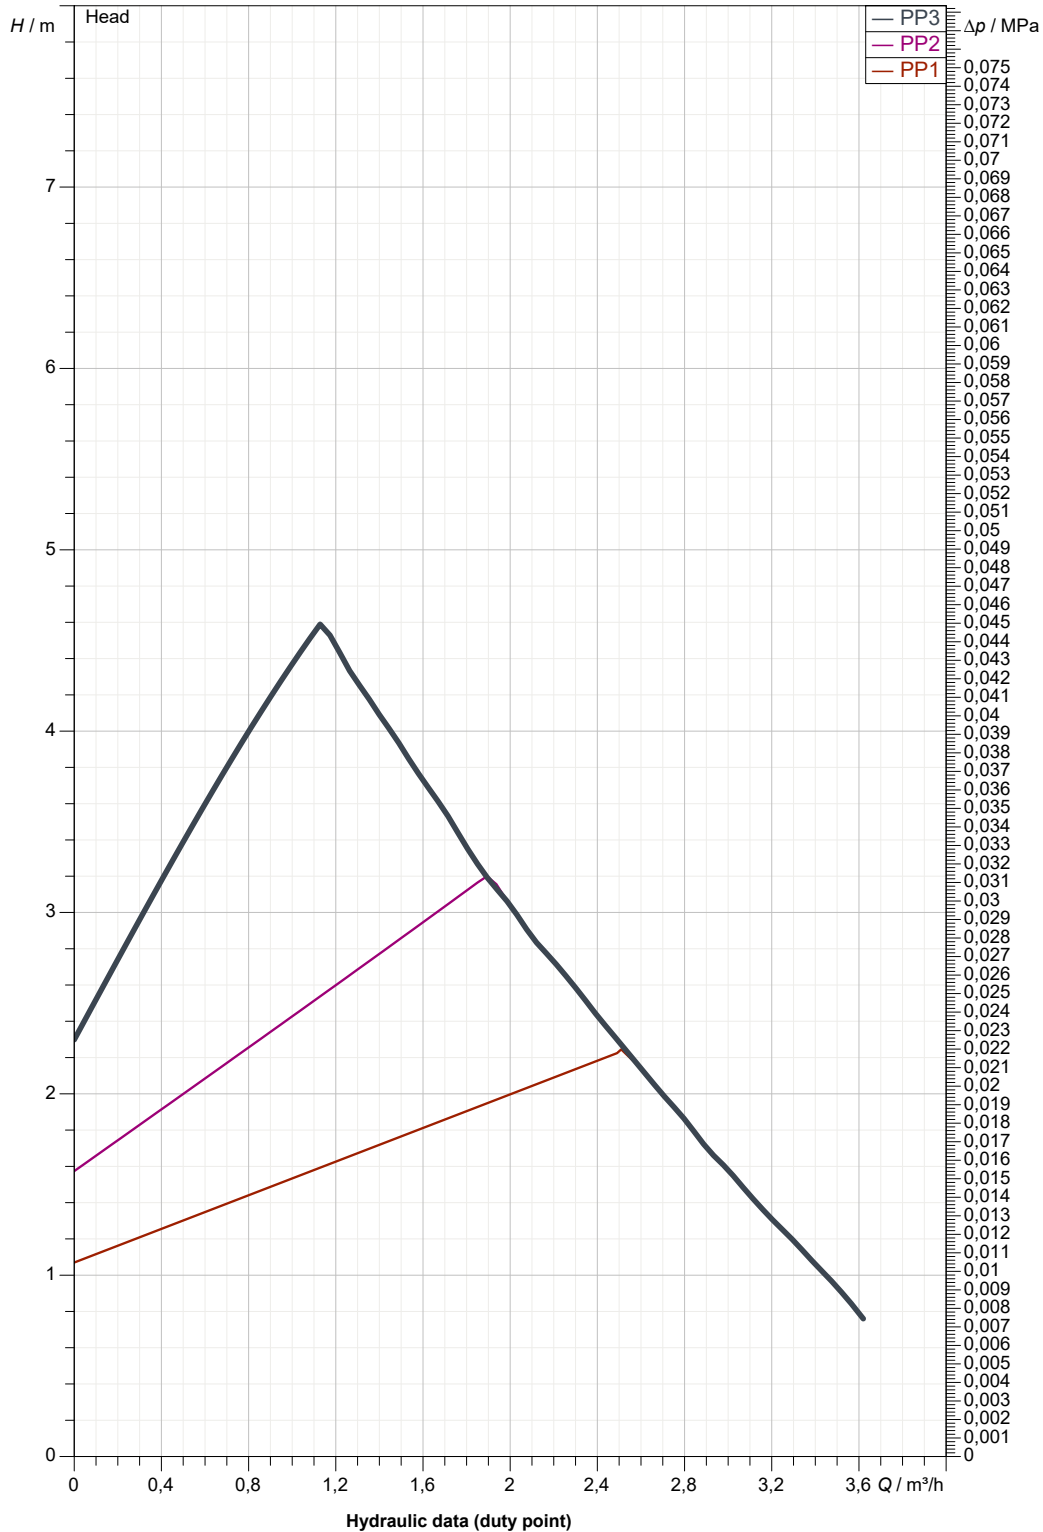

# PERFORMANCE CURVES

2023-04-27

Page 2 / 3

DAB PUMPS S.p.A.  
Via Marco Polo, 14 - 35035 Mestrino (PD), Ital  
Tel. +39 049 5125000 - Fax +39 049 5125950  
www.dabpumps.com

Receiver

From

Society  
Reference  
Address  
Phone  
Fax  
E-mail

## EVOSTA2 40-70/150 SAN

Curve tolerance according to ISO 9906

Suction side :  
1" 1/2 G  
1 MPa

Discharge side :  
1" 1/2 G  
1 MPa

Flow :

Head :

Rated speed :  
2.900 1/min

MAIN\_PROJECT\_TITLE

## EVOSTA2 40-70/150 SAN

**Dimensions in mm**

1	B	134,6
2	B1	35,5
3	B2	99,1
4	F	1"1/2
5	H	91
6	L	150
7	L1	96
8		
9		
10		
11		

**Pump connection**

Suction  
1" 1/2 G  
1 MPa

Discharge  
1" 1/2 G  
1 MPa

MAIN\_PROJECT\_TITLE