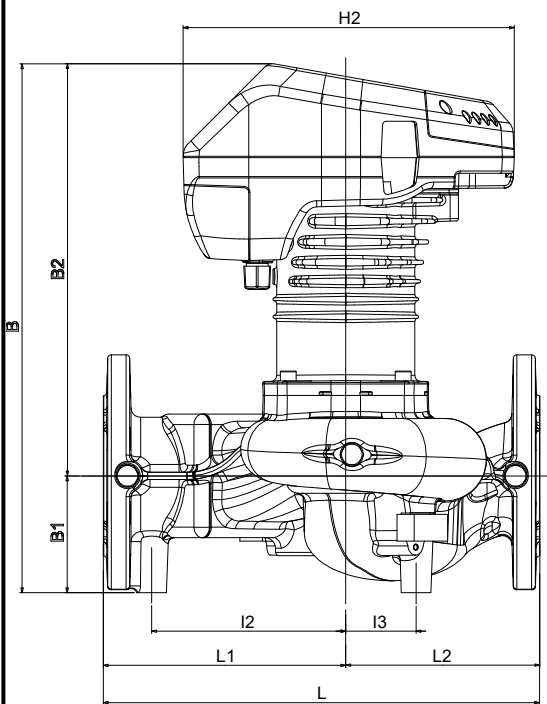

EVOPLUS D 120/360.80 M

Number of working motors : 1

Curve tolerance according to ISO 9906

Suction side : DN 80 PN 6	Discharge side : DN 80 PN 6	Flow :	Head :	Rated speed : 2.900 1/min
MAIN_PROJECT_TITLE	BUSINESS_PROCESS_ID	OWNER_	ISSUE_DATE 2023-02-06	

DIMENSIONAL DRAWING

2023-02-06

Page 3 / 3

DAB PUMPS S.p.A.
Via Marco Polo, 14 - 35035 Mestrino (PD), Italy
Tel. +39 049 5125000 - Fax +39 049 5125950
www.dabpumps.com

Receiver

From

Society
Reference
Address
Phone
Fax
E-mail

EVOPLUS D 120/360.80 M

Dimensions in mm

Pump connection

1	A1	19	H3	262	Suction DN 80 PN 6 Discharge DN 80 PN 6
2	B	437	H4	253	
3	B1	96	I	130	
4	B2	341	I1	130	
5	D	200	I2	160	
6	D1	160	I3	58	
7	D3	132	L	360	
8	D4	80	L1	200	
9	H	515	L2	160	
10	H1	480	M	M12	
11	H2	273			