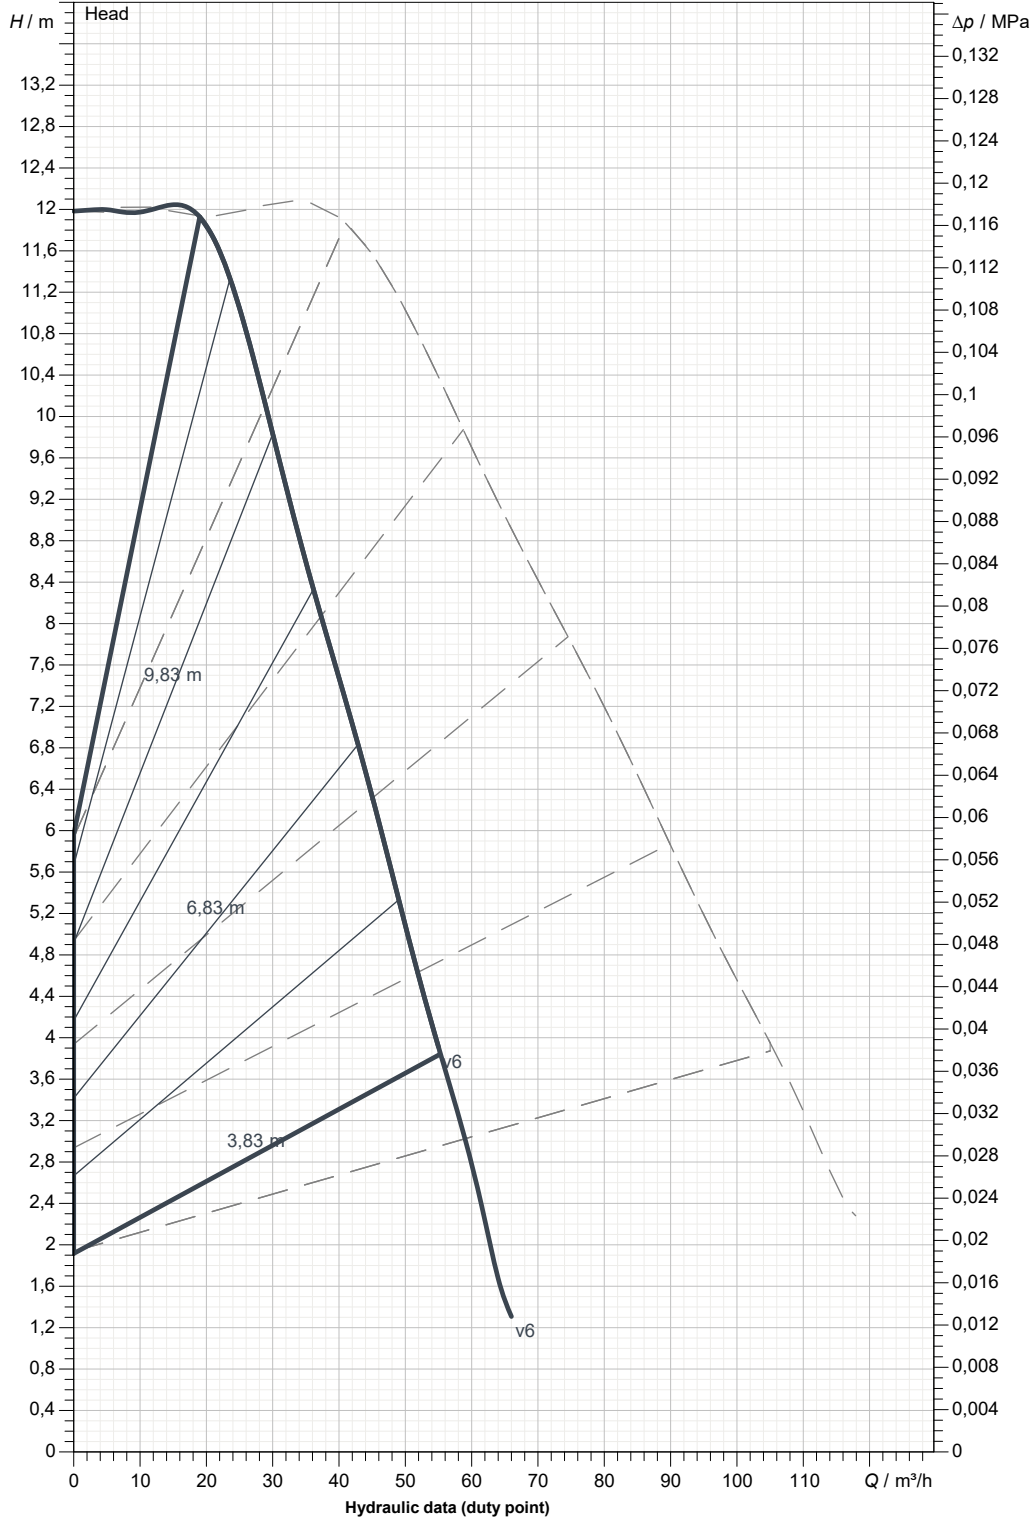

PERFORMANCE CURVES

2023-02-06

Page 2 / 3

DAB PUMPS S.p.A.
Via Marco Polo, 14 - 35035 Mestrino (PD), Italy
Tel. +39 049 5125000 - Fax +39 049 5125950
www.dabpumps.com

Receiver

From

Society
Reference
Address
Phone
Fax
E-mail

EVOPLUS D 120/360.80 M

Number of working motors : 1

Curve tolerance according to ISO 9906

Suction side : DN 80 PN 6	Discharge side : DN 80 PN 6	Flow :	Head :	Rated speed : 2.900 1/min
MAIN_PROJECT_TITLE	BUSINESS_PROCESS_ID	OWNER_	ISSUE_DATE 2023-02-06	

DIMENSIONAL DRAWING

2023-02-06

Page 3 / 3

DAB PUMPS S.p.A.
Via Marco Polo, 14 - 35035 Mestrino (PD), Italy
Tel. +39 049 5125000 - Fax +39 049 5125950
www.dabpumps.com

Receiver

From

Society
Reference
Address
Phone
Fax
E-mail

EVOPLUS D 120/360.80 M

Dimensions in mm

Pump connection

1	A1	19	H3	262	Suction DN 80 PN 6 Discharge DN 80 PN 6
2	B	437	H4	253	
3	B1	96	I	130	
4	B2	341	I1	130	
5	D	200	I2	160	
6	D1	160	I3	58	
7	D3	132	L	360	
8	D4	80	L1	200	
9	H	515	L2	160	
10	H1	480	M	M12	
11	H2	273			