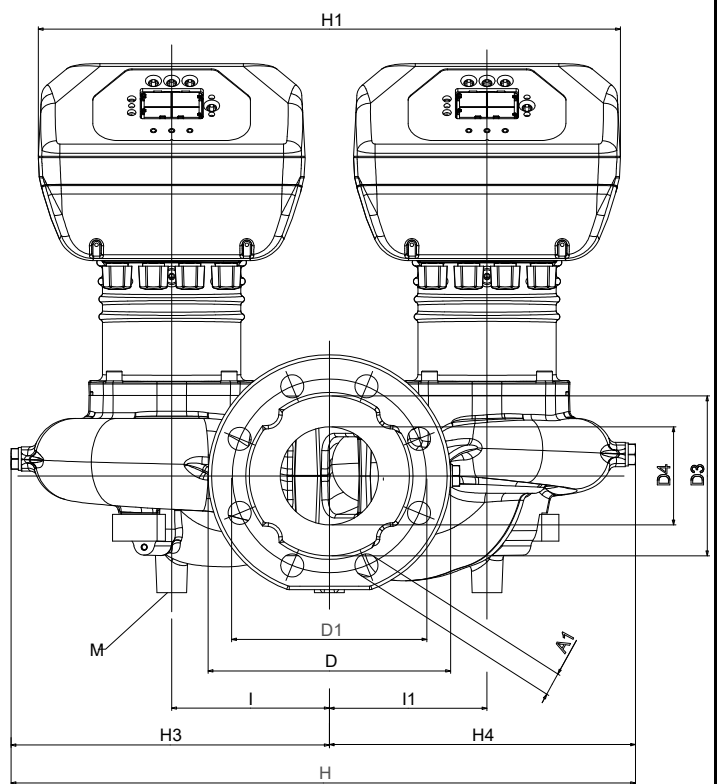

EVOPLUS D 120/360.80 M

Number of working motors : 1

Curve tolerance according to ISO 9906

Suction side : DN 80 PN 6	Discharge side : DN 80 PN 6	Flow :	Head :	Rated speed : 2.900 1/min
MAIN_PROJECT_TITLE	BUSINESS_PROCESS_ID	OWNER_	ISSUE_DATE 2023-02-06	

DIMENSIONAL DRAWING

2023-02-06

Page 3 / 3

DAB PUMPS S.p.A.
Via Marco Polo, 14 - 35035 Mestrino (PD), Italy
Tel. +39 049 5125000 - Fax +39 049 5125950
www.dabpumps.com

Receiver

From

Society
Reference
Address
Phone
Fax
E-mail

EVOPLUS D 120/360.80 M

Dimensions in mm

Pump connection

1	A1	19	H3	262	Suction DN 80 PN 6 Discharge DN 80 PN 6
2	B	437	H4	253	
3	B1	96	I	130	
4	B2	341	I1	130	
5	D	200	I2	160	
6	D1	160	I3	58	
7	D3	132	L	360	
8	D4	80	L1	200	
9	H	515	L2	160	
10	H1	480	M	M12	
11	H2	273			