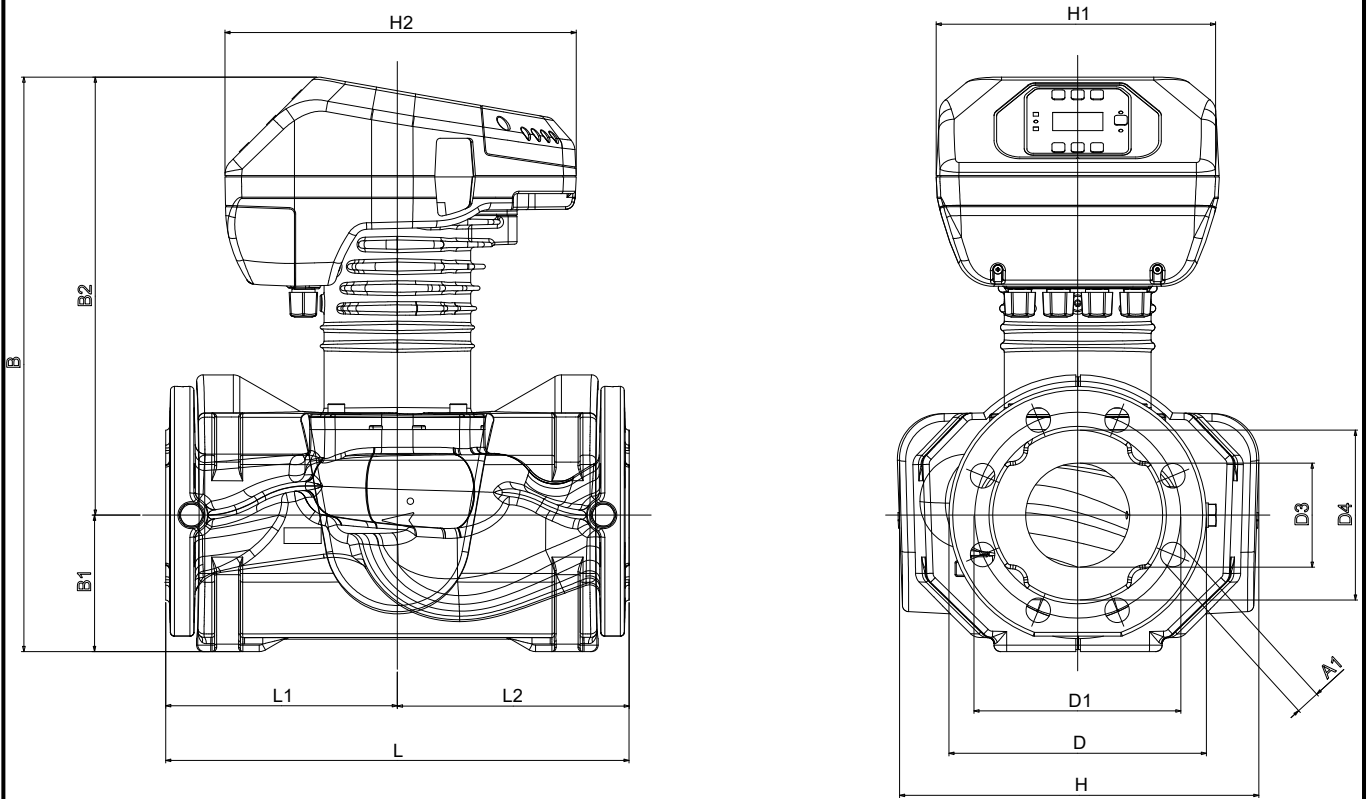

# DIMENSIONAL DRAWING

2023-02-06

Page 3 / 3

DAB PUMPS S.p.A.  
Via Marco Polo, 14 - 35035 Mestrino (PD), Italy  
Tel. +39 049 5125000 - Fax +39 049 5125950  
www.dabpumps.com

Receiver

From

Society  
Reference  
Address  
Phone  
Fax  
E-mail

## EVOPLUS B 80/360.80 M

Dimensions in mm					Pump connection	
1	A1	19	L	360	Suction	DN 80 PN 6
2	B	446	L1	180		
3	B1	106	L2	180		
4	B2	340			Discharge	DN 80 PN 6
5	D	200				
6	D1	160				
7	D3	132				
8	D4	80				
9	H	279				
10	H1	220				
11	H2	273				