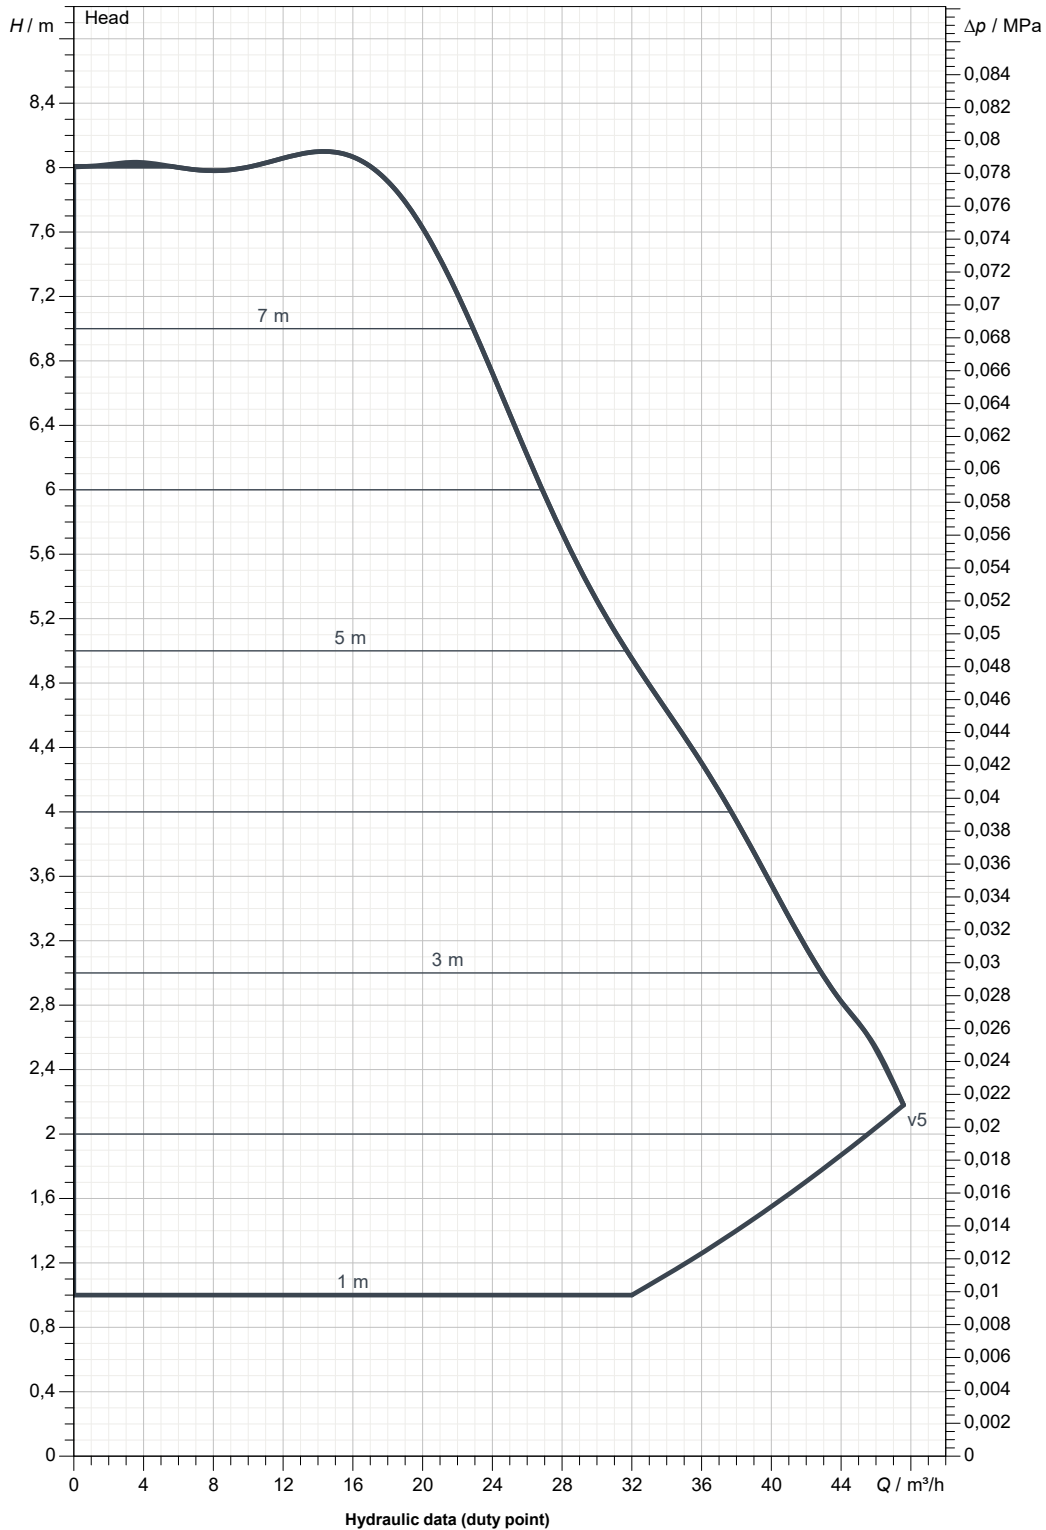

# PERFORMANCE CURVES

2023-02-06

Page 2 / 3

DAB PUMPS S.p.A.  
Via Marco Polo, 14 - 35035 Mestrino (PD), Italy  
Tel. +39 049 5125000 - Fax +39 049 5125950  
www.dabpumps.com

Receiver

From

Society  
Reference  
Address  
Phone  
Fax  
E-mail

## EVOPLUS B 80/360.80 M

Curve tolerance according to ISO 9906

Suction side :  
DN 80  
PN 6

Discharge side :  
DN 80  
PN 6

Flow :

Head :

Rated speed :  
2.900 1/min

MAIN\_PROJECT\_TITLE

## EVOPLUS B 80/360.80 M

Dimensions in mm					Pump connection	
1	A1	19	L	360	Suction	DN 80 PN 6
2	B	446	L1	180		
3	B1	106	L2	180		
4	B2	340			Discharge	DN 80 PN 6
5	D	200				
6	D1	160				
7	D3	132				
8	D4	80				
9	H	279				
10	H1	220				
11	H2	273				