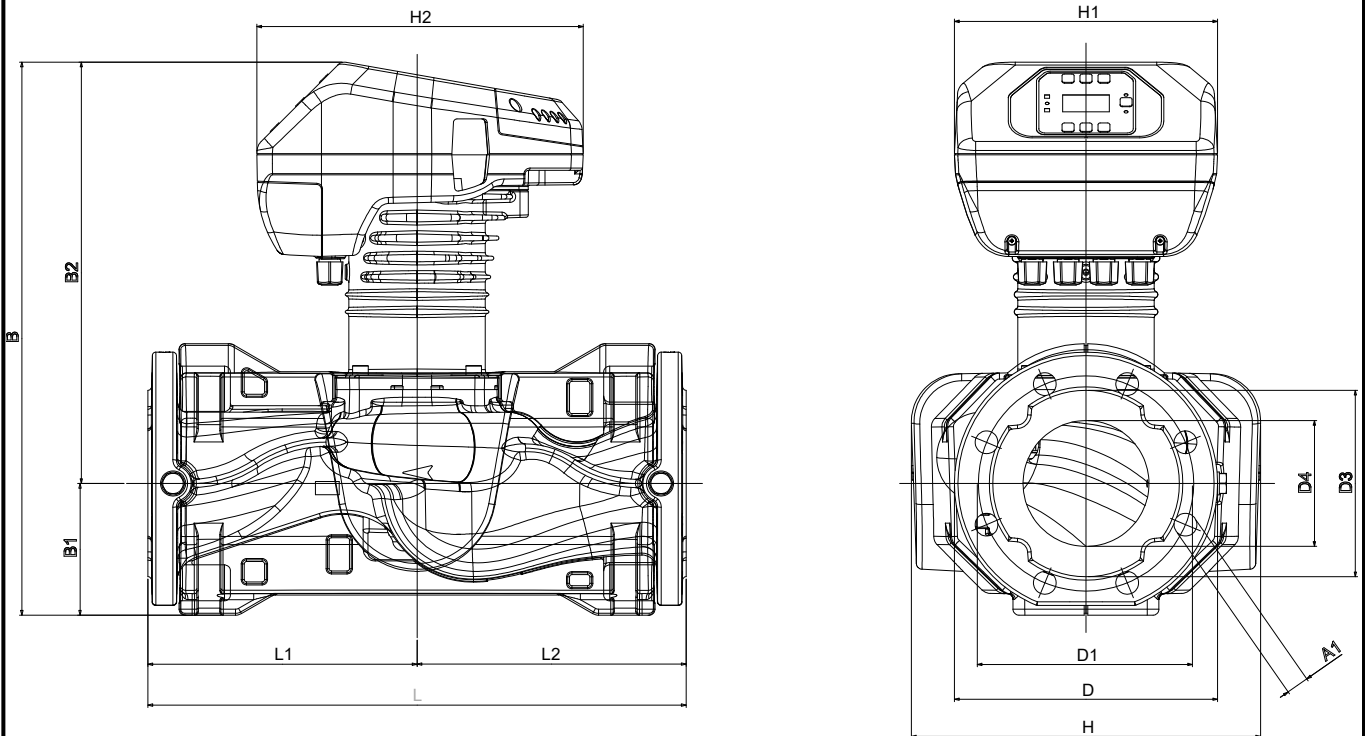

EVOPLUS B 120/450.100 M

Curve tolerance according to ISO 9906

Hydraulic data (duty point)

Suction side : DN 100 PN 6	Discharge side : DN 100 PN 6	Flow :	Head :	Rated speed : 2.900 1/min
MAIN_PROJECT_TITLE	BUSINESS_PROCESS_IT	OWNER_	ISSUE_DATE 2023-02-06	

DIMENSIONAL DRAWING

2023-02-06

Page 3 / 3

DAB PUMPS S.p.A.
Via Marco Polo, 14 - 35035 Mestrino (PD), Italy
Tel. +39 049 5125000 - Fax +39 049 5125950
www.dabpumps.com

Receiver

From

Society
Reference
Address
Phone
Fax
E-mail

EVOPLUS B 120/450.100 M

Dimensions in mm

Pump connection

1	A1	19	L	450		
2	B	463	L1	225		Suction
3	B1	110	L2	225		DN 100
4	B2	353				PN 6
5	D	220				Discharge
6	D1	180				DN 100
7	D3	156				PN 6
8	D4	105				
9	H	292				
10	H1	220				
11	H2	273				