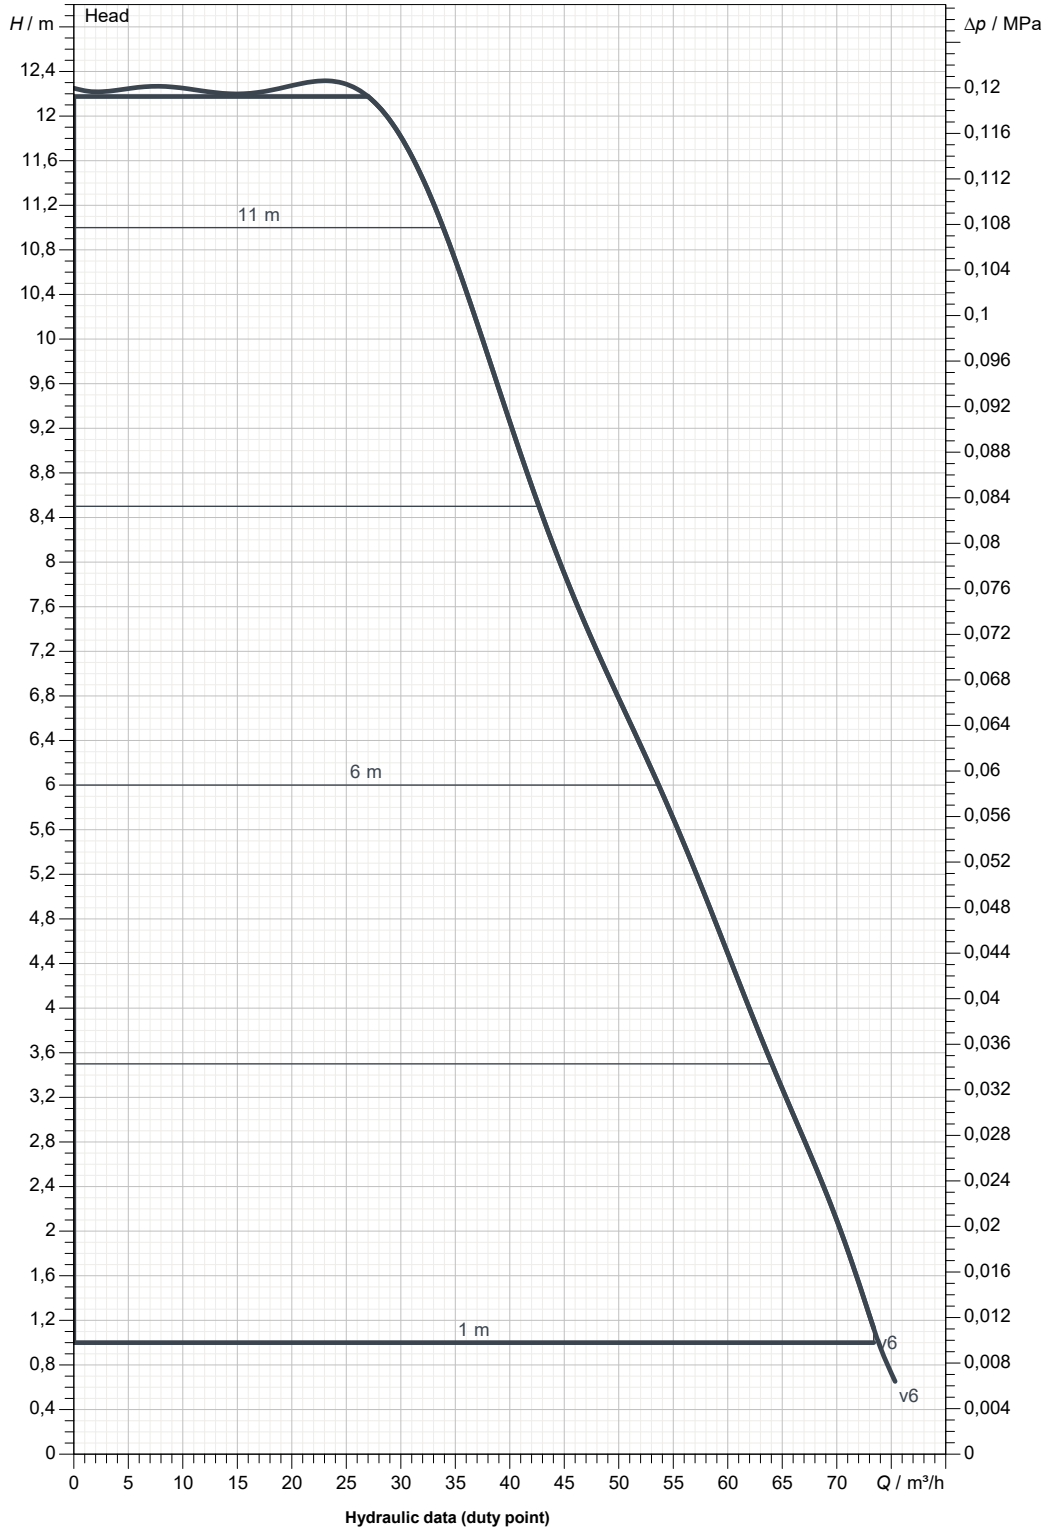

PERFORMANCE CURVES

2023-02-06

Page 2 / 3

DAB PUMPS S.p.A.
Via Marco Polo, 14 - 35035 Mestrino (PD), Italy
Tel. +39 049 5125000 - Fax +39 049 5125950
www.dabpumps.com

Receiver

From

Society
Reference
Address
Phone
Fax
E-mail

EVOPLUS B 120/450.100 M

Curve tolerance according to ISO 9906

Hydraulic data (duty point)

Suction side : DN 100 PN 6	Discharge side : DN 100 PN 6	Flow :	Head :	Rated speed : 2.900 1/min
MAIN_PROJECT_TITLE	BUSINESS_PROCESS_IT	OWNER_	ISSUE_DATE 2023-02-06	

EVOPLUS B 120/450.100 M

Dimensions in mm

Pump connection

1	A1	19	L	450		
2	B	463	L1	225		Suction
3	B1	110	L2	225		DN 100
4	B2	353				PN 6
5	D	220				Discharge
6	D1	180				DN 100
7	D3	156				PN 6
8	D4	105				
9	H	292				
10	H1	220				
11	H2	273				