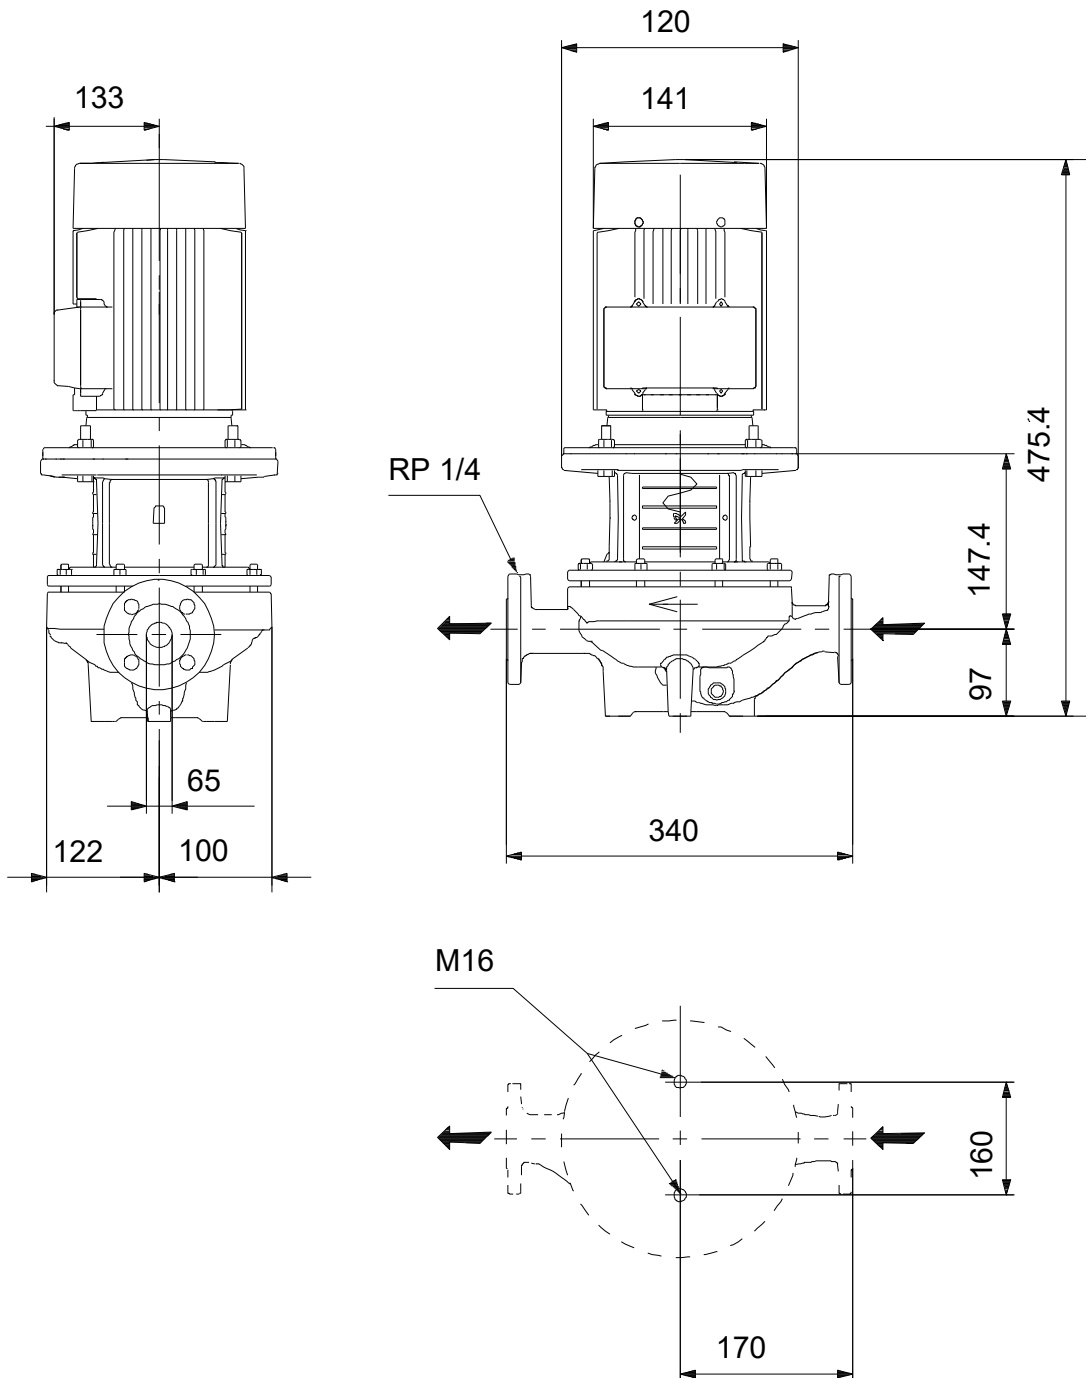

**Qty. Description**

1 TP 65-60/4 A-F-A-BQQE-EW3

Note! Product picture may differ from actual product

Product No.: [98957994](#)

Single-stage, close-coupled, volute pump with in-line suction and discharge ports of identical diameter. The pump is of the top-pull-out design, i.e. the power head (motor, pump head and impeller) can be removed for maintenance or service while the pump housing remains in the pipework.

The pump is fitted with an unbalanced rubber bellows seal. The shaft seal is according to EN 12756. Pipework connection is via PN 6/10 DIN flanges (EN 1092-2 and ISO 7005-2).

The pump is fitted with a fan-cooled asynchronous motor.

Materials:

Pump housing: Cast iron  
 EN-GJL-250  
 ASTM class 35  
 Impeller: Stainless steel  
 EN 1.4301  
 AISI 304

Installation:

Range of ambient temperature: -30 .. 40 °C  
 Maximum operating pressure: 10 bar  
 Max pressure at stated temp: 10 bar / 120 °C  
 Type of connection: DIN  
 Size of connection: DN 65  
 Pressure rating for connection: PN 6/10  
 Port-to-port length: 340 mm  
 Flange size for motor: FT100

**98957994 TP 65-60/4 A-F-A-BQQE-EW3 50 Hz**

Note! All units are in [mm] unless others are stated.  
Disclaimer: This simplified dimensional drawing does not show all details.