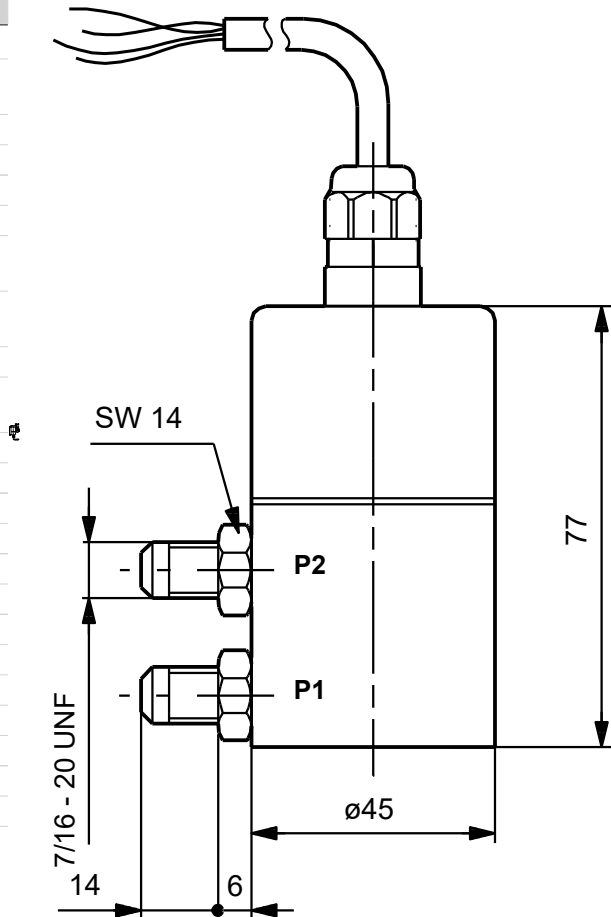

Project:
Reference Number:
Client:
Client Number:
Contact:

Qty.	Description
1	<p data-bbox="199 436 678 470">DPI/---0-10b/1/ G/D.900-B/V-5/-B/02B/SD-1</p>  <p data-bbox="590 772 1061 806" style="text-align: center;">Note! Product picture may differ from actual product</p> <p data-bbox="199 806 470 840">Product No.: 96611550</p> <p data-bbox="199 963 726 996">The transmitter is made of 1.4404 stainless steel.</p> <p data-bbox="199 1019 694 1086">Liquid: Liquid temperature range: -10 .. 70 °C</p> <p data-bbox="199 1108 718 1355">Technical: Approvals: EAC Pressure differential functionality = Yes/No: Y Pressure relative functionality (Yes/No): N Flow functionality (Yes/No): N Temperature functionality (Yes/No): N Minimum measuring pressure: 0 bar Maximum measuring pressure: 10 bar</p> <p data-bbox="199 1377 694 1444">Installation: Range of ambient temperature: -40 .. 70 °C</p> <p data-bbox="199 1467 654 1624">Electrical data: Enclosure class (IEC 34-5): IP55 Length of cable: 0.9 m Minimum rated voltage dc: 12.00 V Maximum rated voltage dc: 30.00 V</p> <p data-bbox="199 1646 694 1758">Others: Danish VVS No.: 475273100 Finnish LVI No.: 4534508</p>

Project:
Reference Number:
Client:
Client Number:
Contact:

Description	Value
General information:	
Product name:	DPI/---0-10b/1/ G/D.900-B/V-5/-B/02B/SD-1
Product No:	96611550
EAN number:	5700834481901
Technical:	
Approvals:	EAC
Pressure differential functionality = Yes/No:	Y
Pressure relative functionality (Yes/No):	N
Flow functionality (Yes/No):	N
Temperature functionality (Yes/No):	N
Minimum measuring pressure:	0 bar
Maximum measuring pressure:	10 bar
Installation:	
Range of ambient temperature:	-40 .. 70 °C
Liquid:	
Liquid temperature range:	-10 .. 70 °C
Electrical data:	
Enclosure class (IEC 34-5):	IP55
Length of cable:	0.9 m
Minimum rated voltage dc:	12.00 V
Maximum rated voltage dc:	30.00 V
Others:	
Danish VVS No.:	475273100
Finnish LVI No.:	4534508