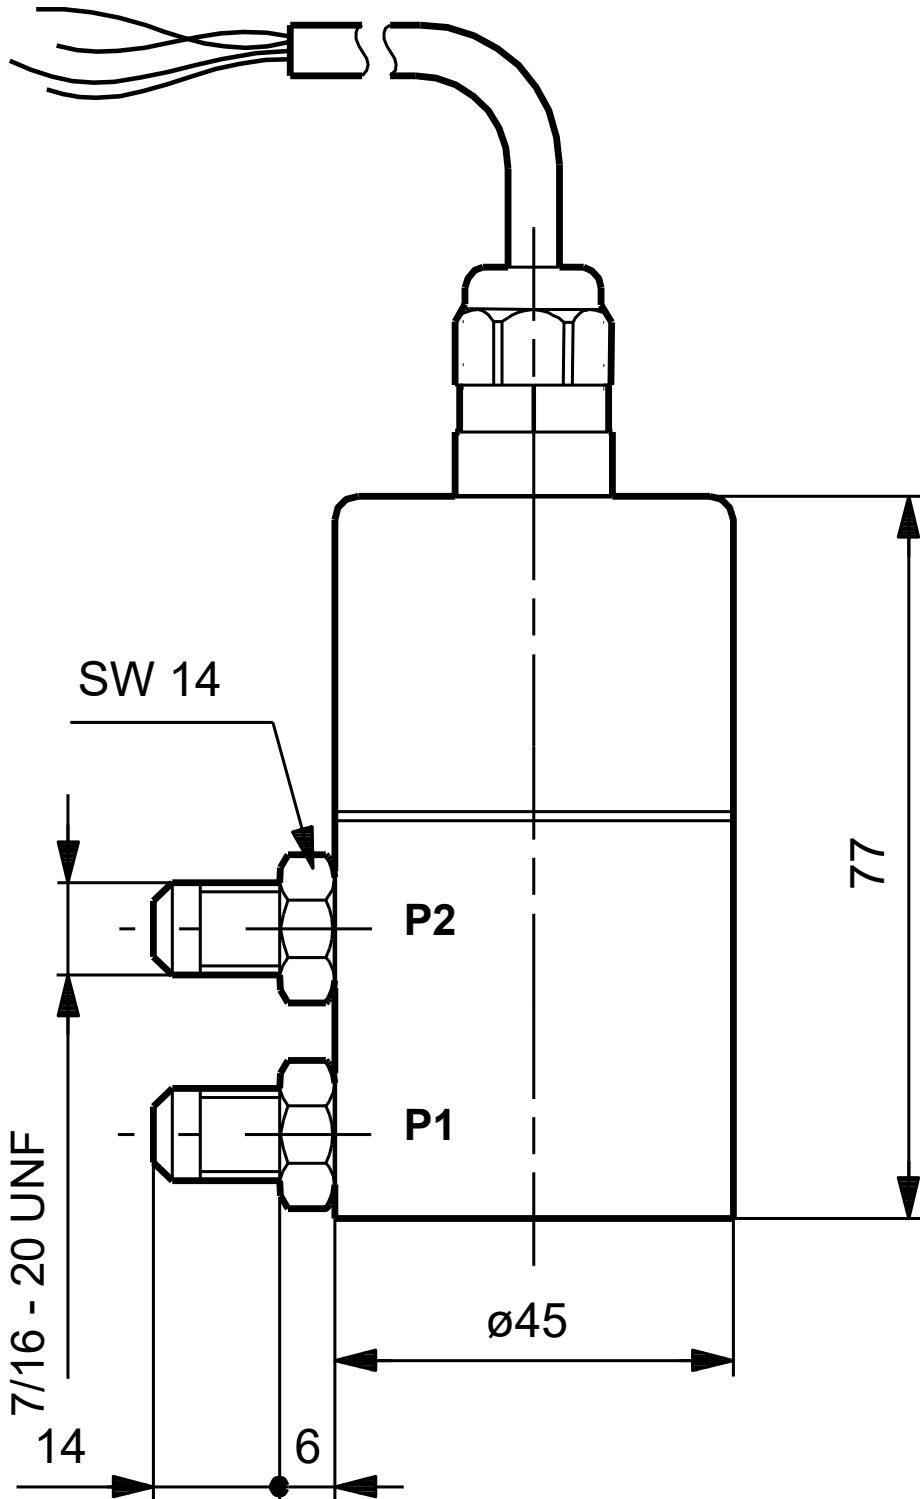

Project:
Reference Number:

Client:
Client Number:
Contact:

96611550 DPI/---0-10b/1/ G/D.900-B/V-5/-B/02B/SD-1

Note! All units are in [mm] unless others are stated.
Disclaimer: This simplified dimensional drawing does not show all details.